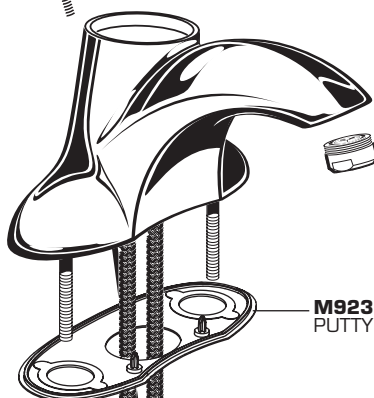

Reliant 3 SINGLE CONTROL CENTERSET LAVATORY FAUCET

MODEL NUMBER

7385 Series

M962497-YYY0A
HANDLE KIT

M962498-YYY0A
HANDLE KIT
(RED/BLUE INDEXED)

M962496-0070A
HANDLE
SCREW KIT

M962496-0070A
HANDLE
SCREW KIT

A907086-YYY0A
ESCUTCHEON CAP

A918477-0070A
CARTRIDGE SCREWS

023529-0070A
CARTRIDGE

M950182-YYY0A
LIFT ROD

066070-YYY0A
AERATOR

M923059-0070A
PUTTY PLATE

044912-0070A
MOUNTING NUT

M952425-YYY0A
DRAIN ASSEMBLY

M919660-0020A
6" TAILPIECE
(NOT INCLUDED
WITH FAUCET)

M962544-YYY0A
STOPPER
ASSEMBLY

M952430-0070A
CABLE ASSEMBLY

M962457-0070A
FLANGE
ASSEMBLY

M922872-0070A
CAM SEAT INSERT

M962430-0070A
CAM ASSEMBLY

M913207-0070A
TAILPIECE INSERT

A919661-0020A
TAILPIECE

M962458-0070A
DRAIN MOUNTING KIT

Replace the "YYY" with appropriate finish code

CHROME	002
SATIN NICKEL	295

HOT LINE FOR HELP

For toll-free information and answers to your questions, call:
1-800-442-1902
Weekdays 8:00 a.m. to 6:00 p.m. EST
IN CANADA 1-800-387-0369 (TORONTO 1-905-306-1093)
Weekdays 8:00 a.m. to 7:00 p.m. EST
IN MEXICO 01-800-839-1200